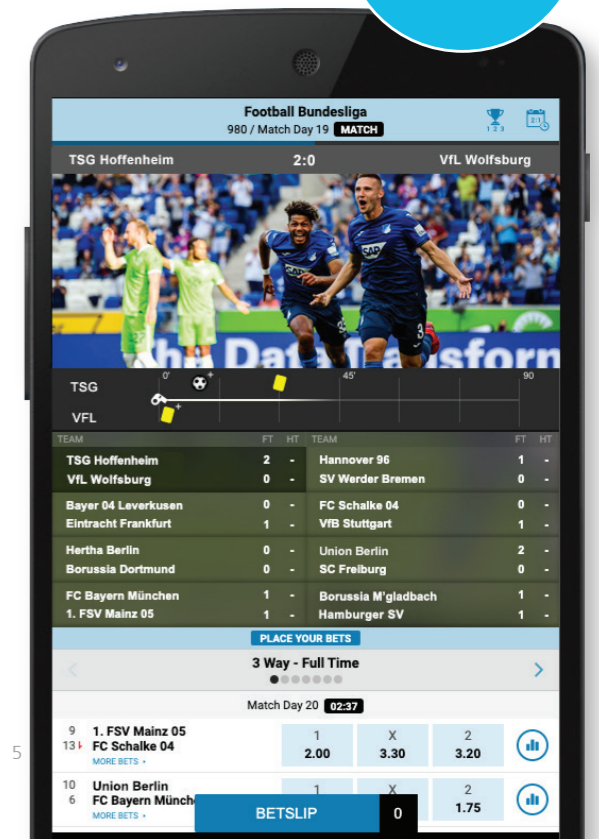

Virtual sports with real-life video footage